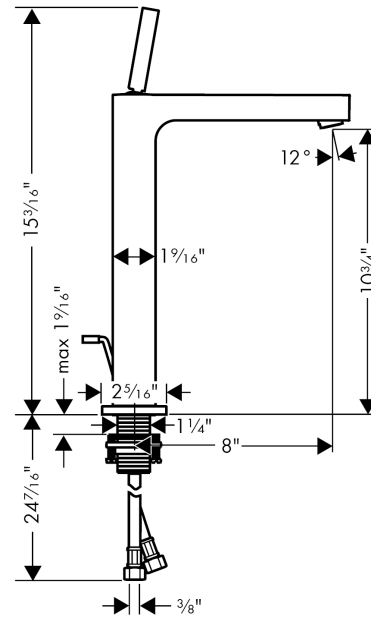

AXOR Citterio
Axor Citterio Single-Hole Faucet, Tall, 1.2 GPM
 Finishes : **chrome** Part no. : **39020001**

Description

Features

- Aerated spray
- Flow: 1.2 GPM
- Joystick ceramic cartridge
- Includes pop-up assembly

Item details

List Price \$ 1,080.00

Technology

Compliance

Product image

Scale drawing

AXOR Citterio
Axor Citterio Single-Hole Faucet, Tall, 1.2 GPM
Finishes : **chrome** Part no. : **39020001**

Exploded drawing

Year of production: >09/05

AXOR Citterio
Axor Citterio Single-Hole Faucet, Tall, 1.2 GPM
 Finishes : **chrome** Part no. : **39020001**

Spare parts list

Year of production: >09/05

Pos.	Description	Part no.	Price	PU
1	handle	39091000	-	1
2	hollow set screw M6x6	97660000	-	1
3	nut	97157000	-	1
4	cartridge, assy	96339000	-	1
5	aerator M24x1 (5 l/min)	13185000	-	1
6	fixing set (Ø 32)	13961000	-	1
7	connection hose 35½" M8x0,75 3/8"	96316001	-	1
8	pull rod	96923000	-	1
9	lever collar	97548000	-	1
10	O-ring 33x1,5	98164000	-	1
11	O-Ring 30x2	98186000	-	1
a	escutcheon	97466000	-	1
b	pop up waste	94159000	-	1