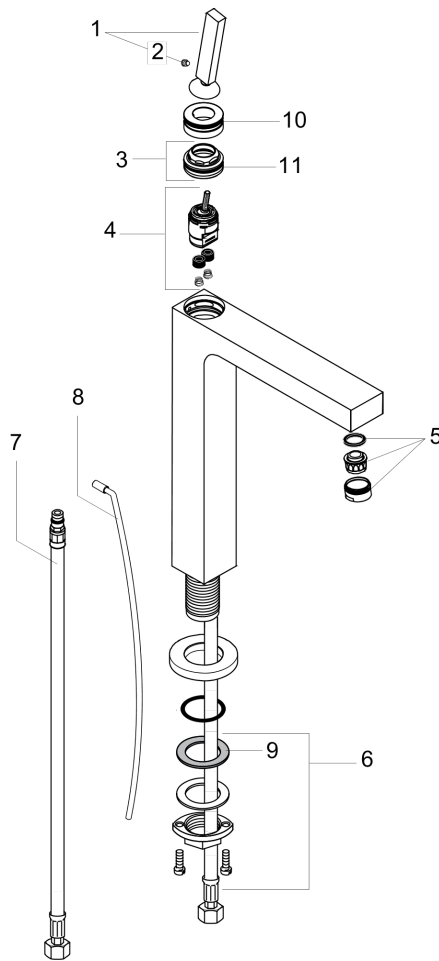

AXOR Citterio
Axor Citterio Single-Hole Faucet, Tall, 1.2 GPM
 Finishes : **chrome** Part no. : **39020001**

Description

Features

- Aerated spray
- Flow: 1.2 GPM
- Joystick ceramic cartridge
- Includes pop-up assembly

Item details

List Price \$ 1,080.00

Technology

Compliance

Product image

Scale drawing

AXOR Citterio
Axor Citterio Single-Hole Faucet, Tall, 1.2 GPM
Finishes : **chrome** Part no. : **39020001**

Exploded drawing

Year of production: >09/05

AXOR Citterio
Axor Citterio Single-Hole Faucet, Tall, 1.2 GPM
 Finishes : **chrome** Part no. : **39020001**

Spare parts list

Year of production: >09/05

Pos.	Description	Part no.	Price	PU
1	handle	39091000	-	1
2	hollow set screw M6x6	97660000	-	1
3	nut	97157000	-	1
4	cartridge, assy	96339000	-	1
5	aerator M24x1 (5 l/min)	13185000	-	1
6	fixing set (Ø 32)	13961000	-	1
7	connection hose 35½" M8x0,75 3/8"	96316001	-	1
8	pull rod	96923000	-	1
9	lever collar	97548000	-	1
10	O-ring 33x1,5	98164000	-	1
11	O-Ring 30x2	98186000	-	1
a	escutcheon	97466000	-	1
b	pop up waste	94159000	-	1